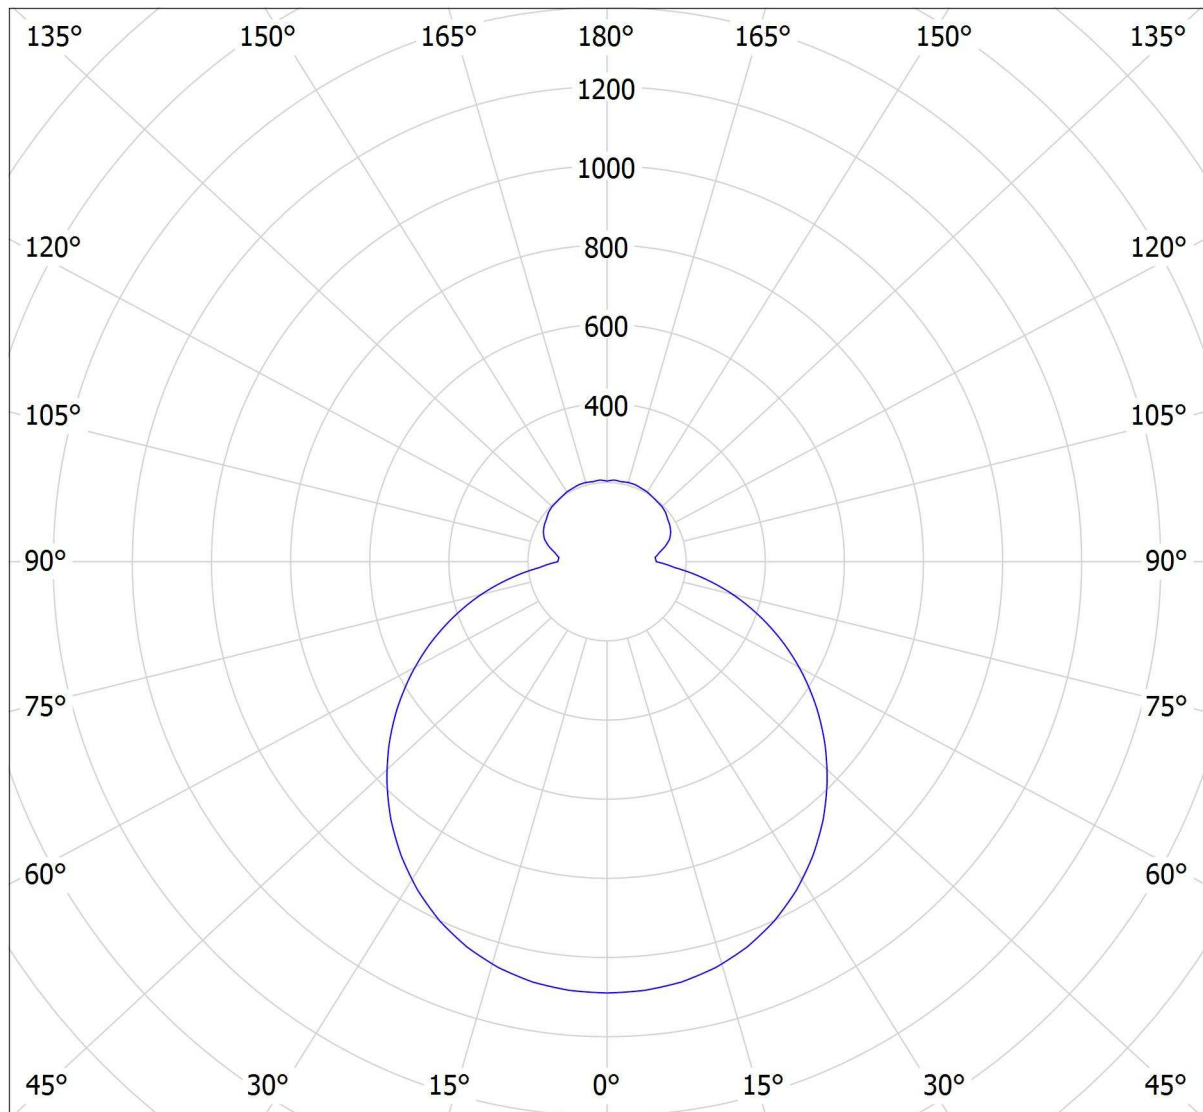

Lucis S43.K2.Z500 ZERO LED / LDC (Polar)

Luminaire: Lucis S43.K2.Z500 ZERO LED
Lamps: 1 x LED G5

cd
— C0 - C180 — C90 - C270

4749 lm