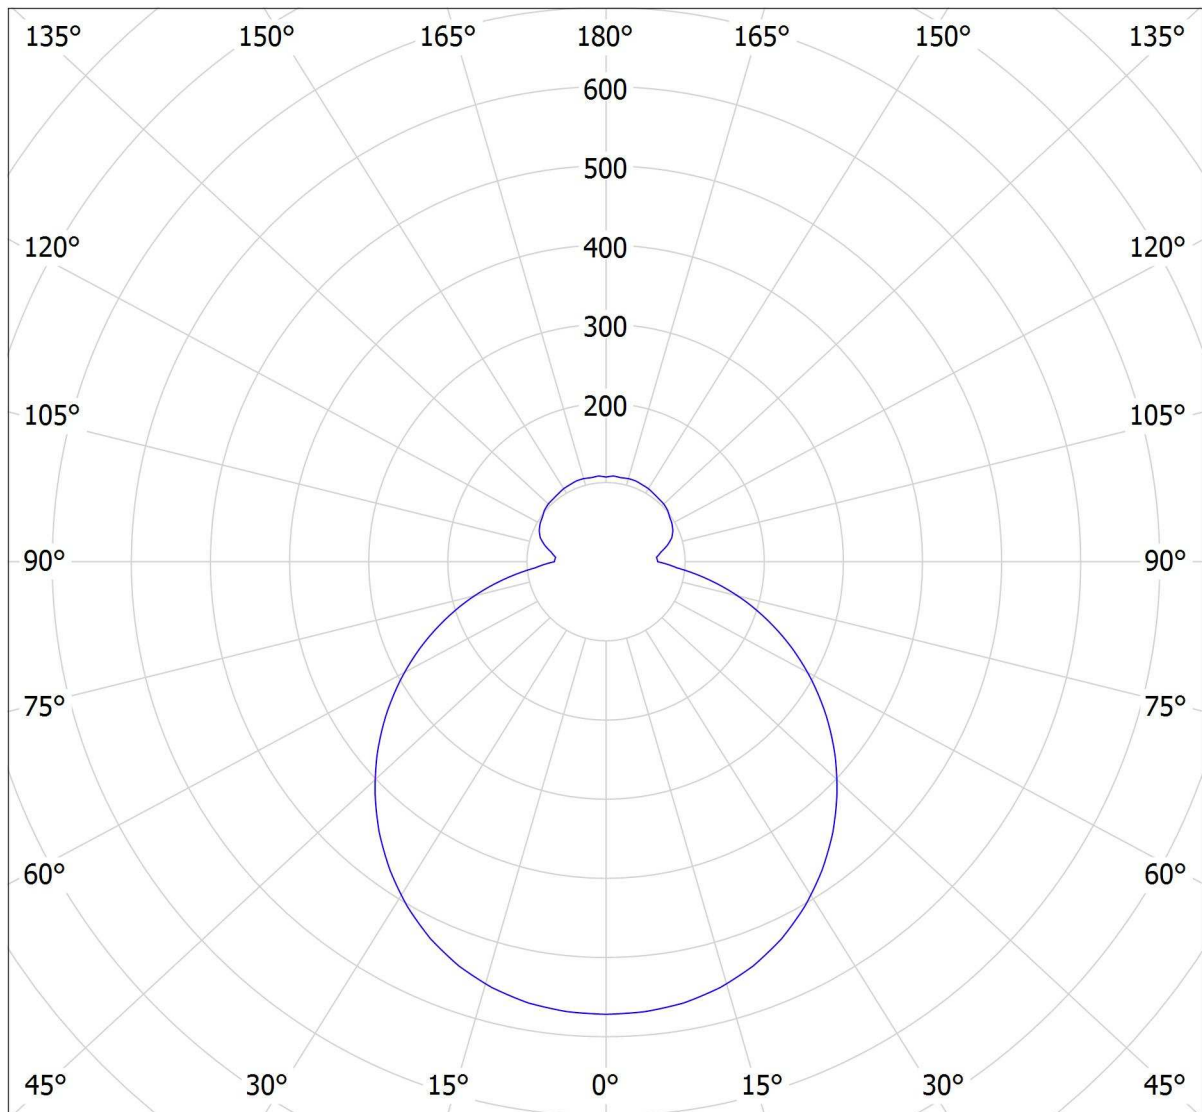

Lucis S34.K4.Z415 ZERO LED / LDC (Polar)

Luminaire: Lucis S34.K4.Z415 ZERO LED
Lamps: 1 x LED G5

cd
— C0 - C180 — C90 - C270

2492 lm