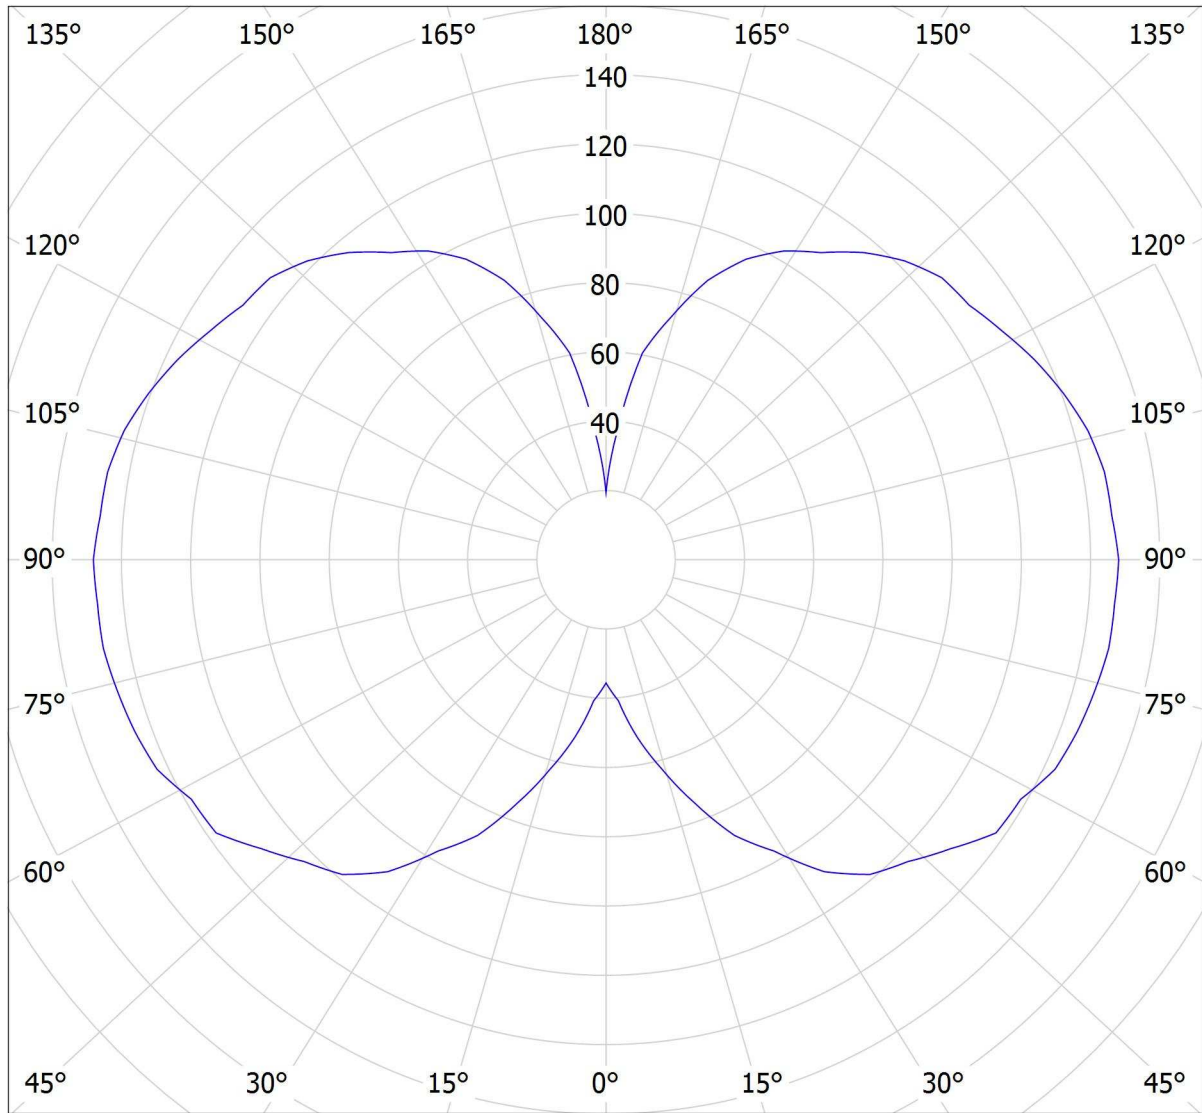

# Lucis ZK.L1B.M320 PA MAIA LED / LDC (Polar)

Luminaire: Lucis ZK.L1B.M320 PA MAIA LED  
Lamps: 1 x LED G5

cd  
— C0 - C180 — C90 - C270

1603 lm