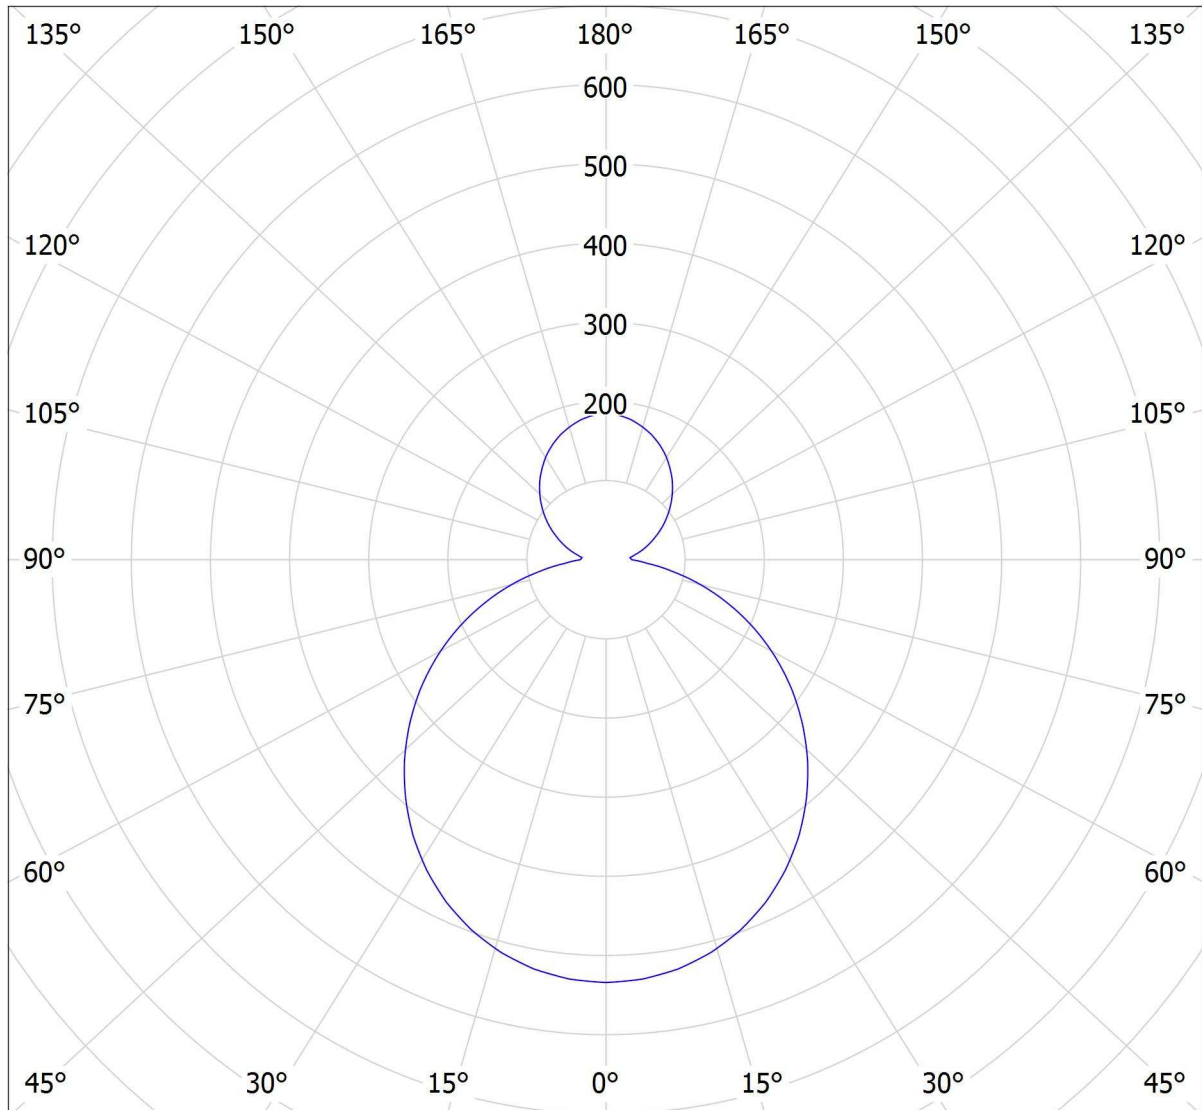

Lucis ZT.K2.R450.X RONDO LED / LDC (Polar)

Luminaire: Lucis ZT.K2.R450.X RONDO LED
Lamps: 1 x LED G5

cd

— C0 - C180

— C90 - C270

2171 lm