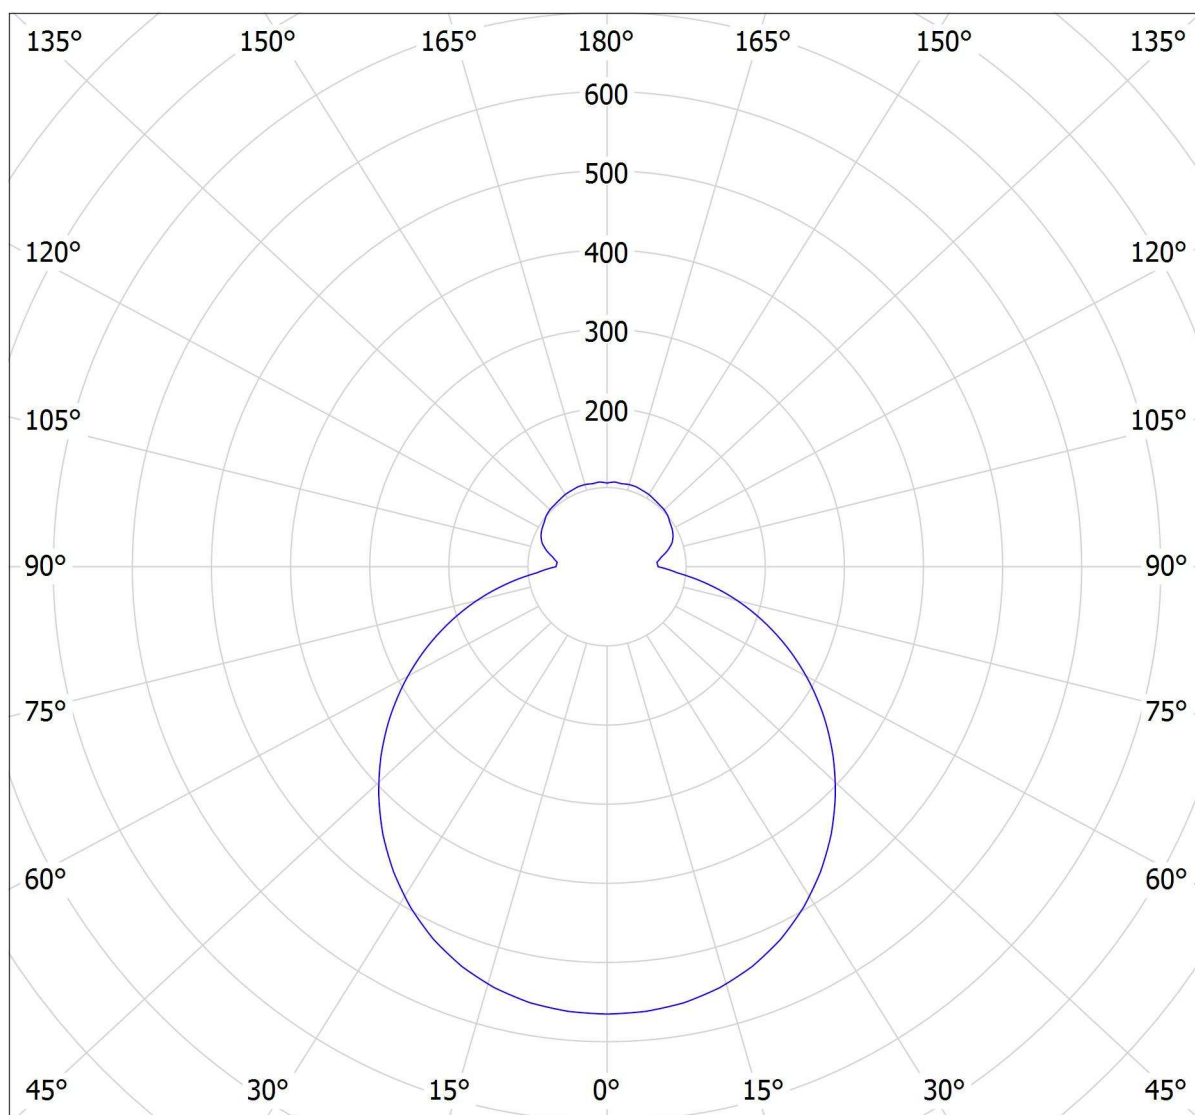

Lucis ZL3.K4.O42 FORUM LED / LDC (Polar)

Luminaire: Lucis ZL3.K4.O42 FORUM LED
Lamps: 1 x LED G5

cd
— C0 - C180 — C90 - C270

2463 lm