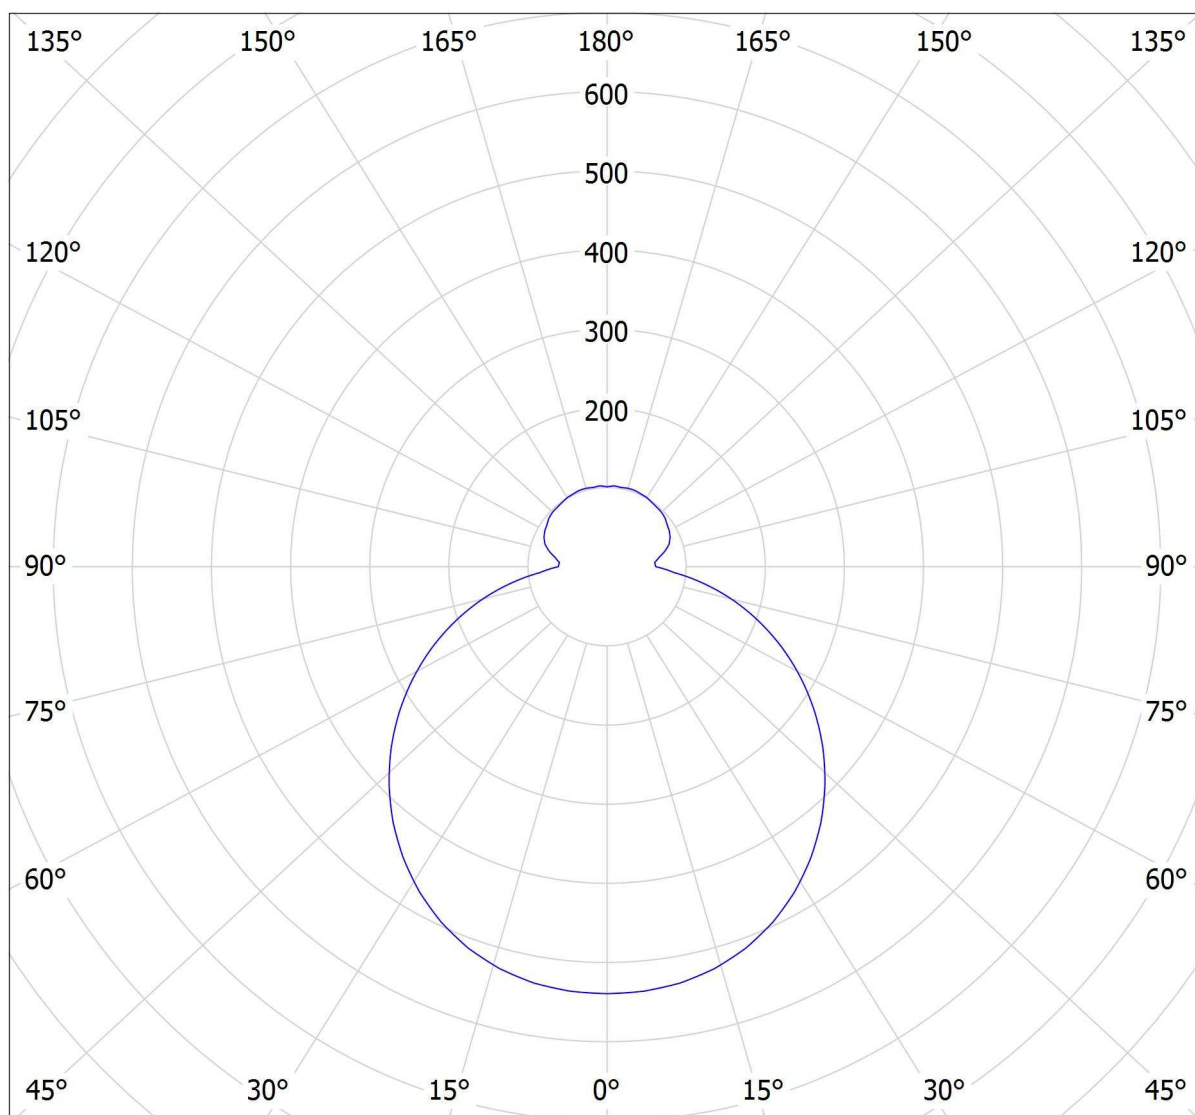

Lucis ZL3.K3.O42 FORUM LED / LDC (Polar)

Luminaire: Lucis ZL3.K3.O42 FORUM LED
Lamps: 1 x LED G5

cd

— C0 - C180

— C90 - C270

2351 lm