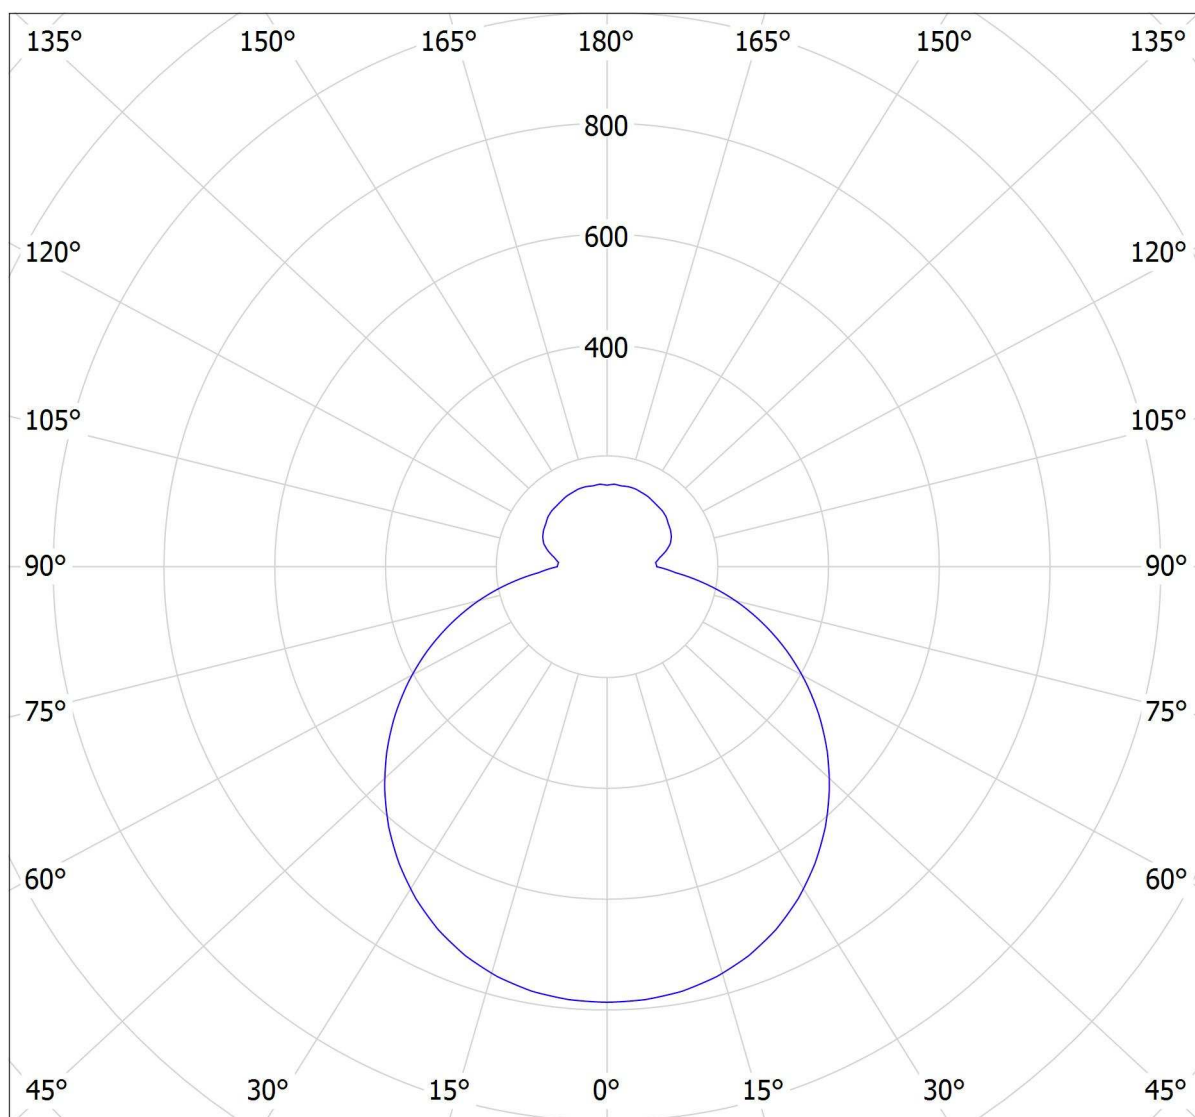

Lucis ZL3.K1.O42 FORUM LED / LDC (Polar)

Luminaire: Lucis ZL3.K1.O42 FORUM LED
Lamps: 1 x LED G5

cd

— C0 - C180

— C90 - C270

3426 lm