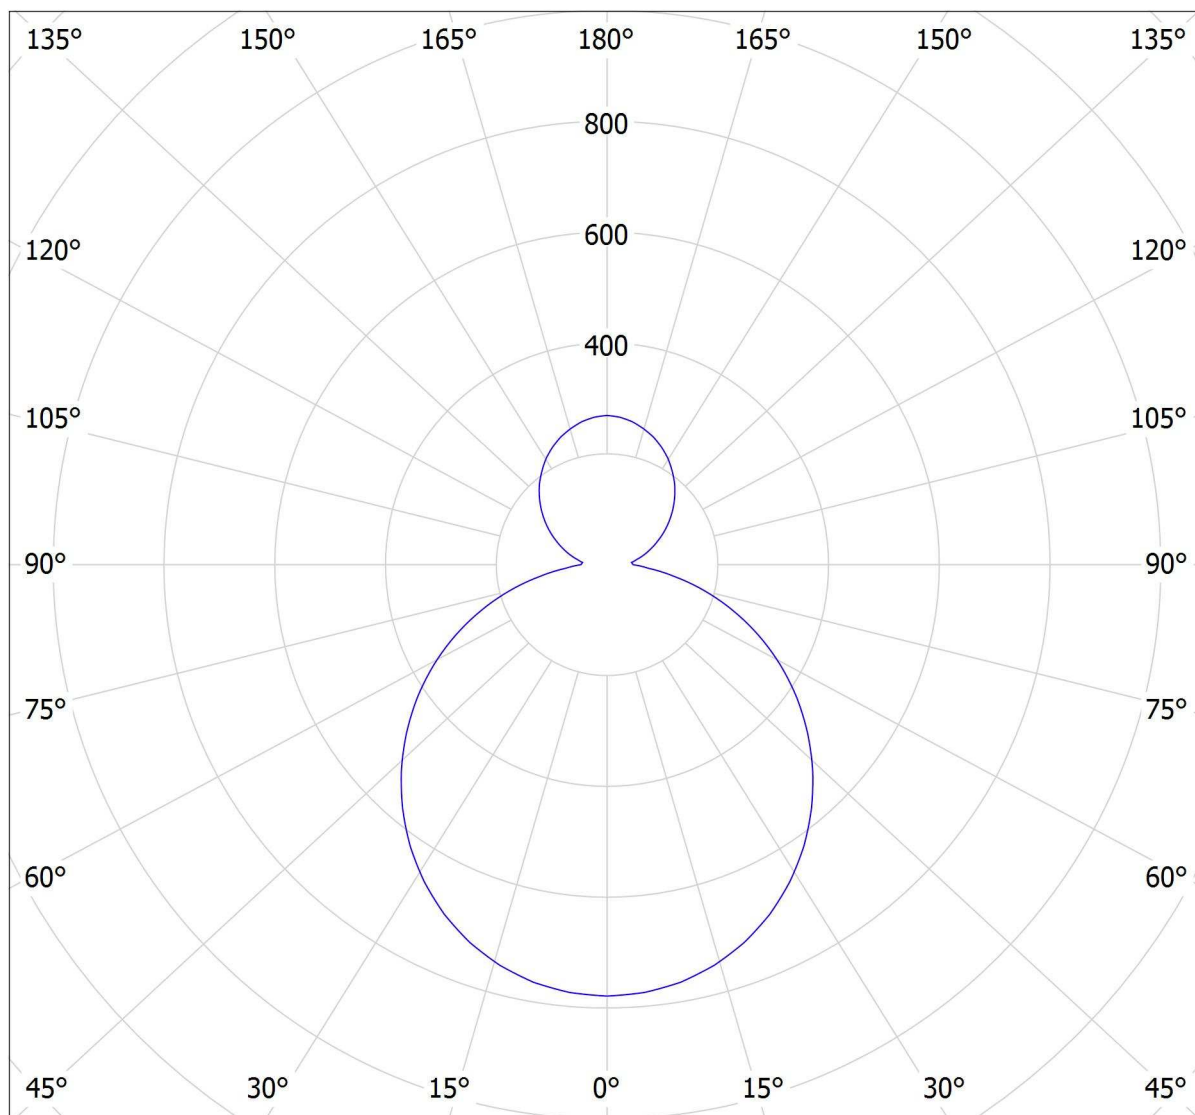

Lucis PS13.K2.R550 RONDO LED / LDC (Polar)

Luminaire: Lucis PS13.K2.R550 RONDO LED
Lamps: 1 x LED G5

cd

— C0 - C180

— C90 - C270

3164 lm