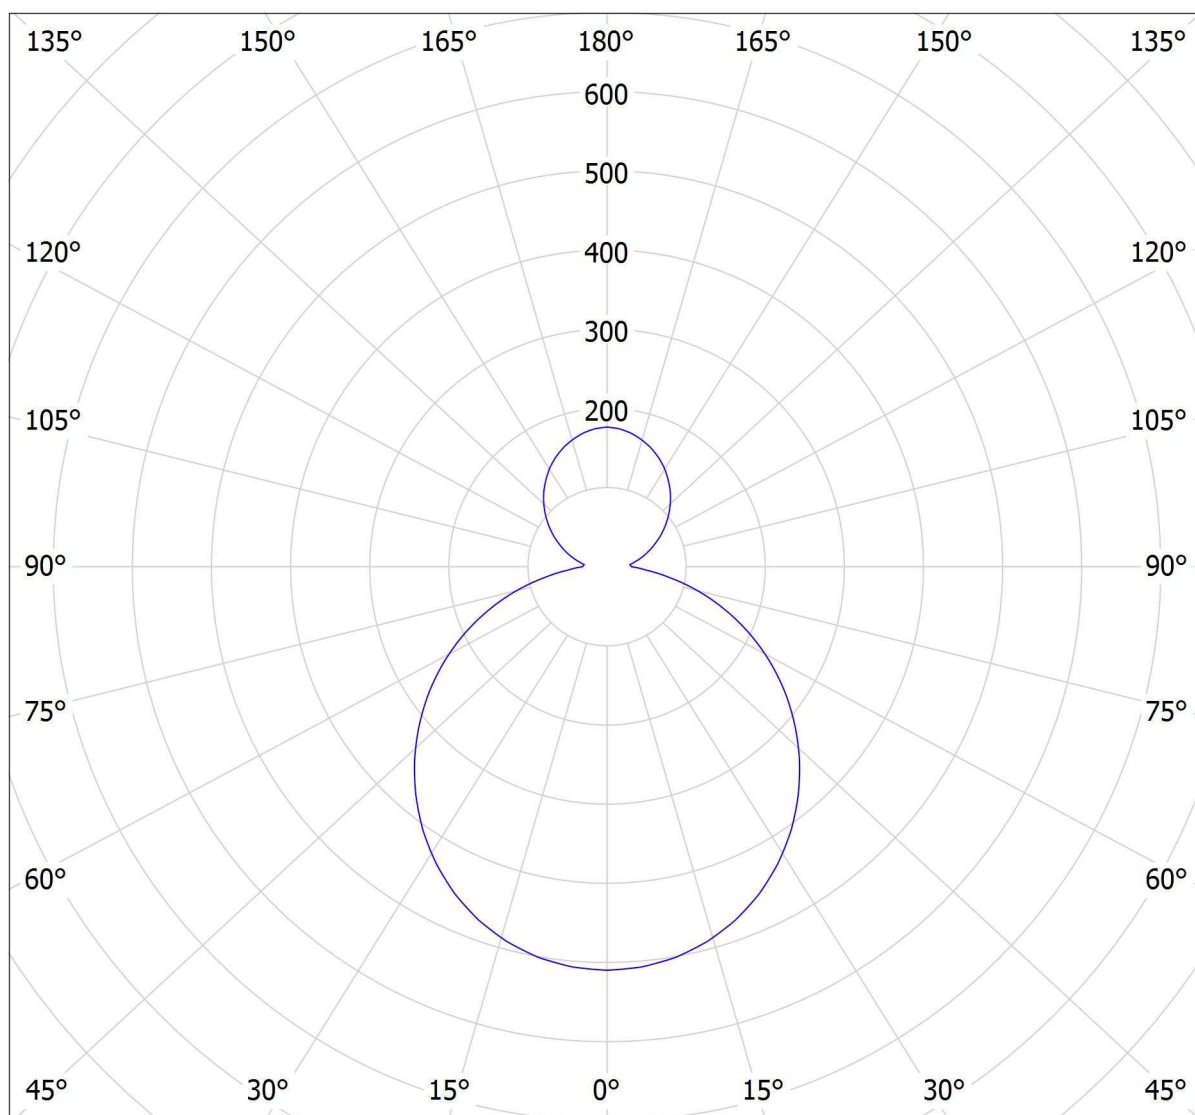

Lucis PS13.K1.R450 RONDO LED / LDC (Polar)

Luminaire: Lucis PS13.K1.R450 RONDO LED
Lamps: 1 x LED G5

cd

— C0 - C180

— C90 - C270

2072 lm