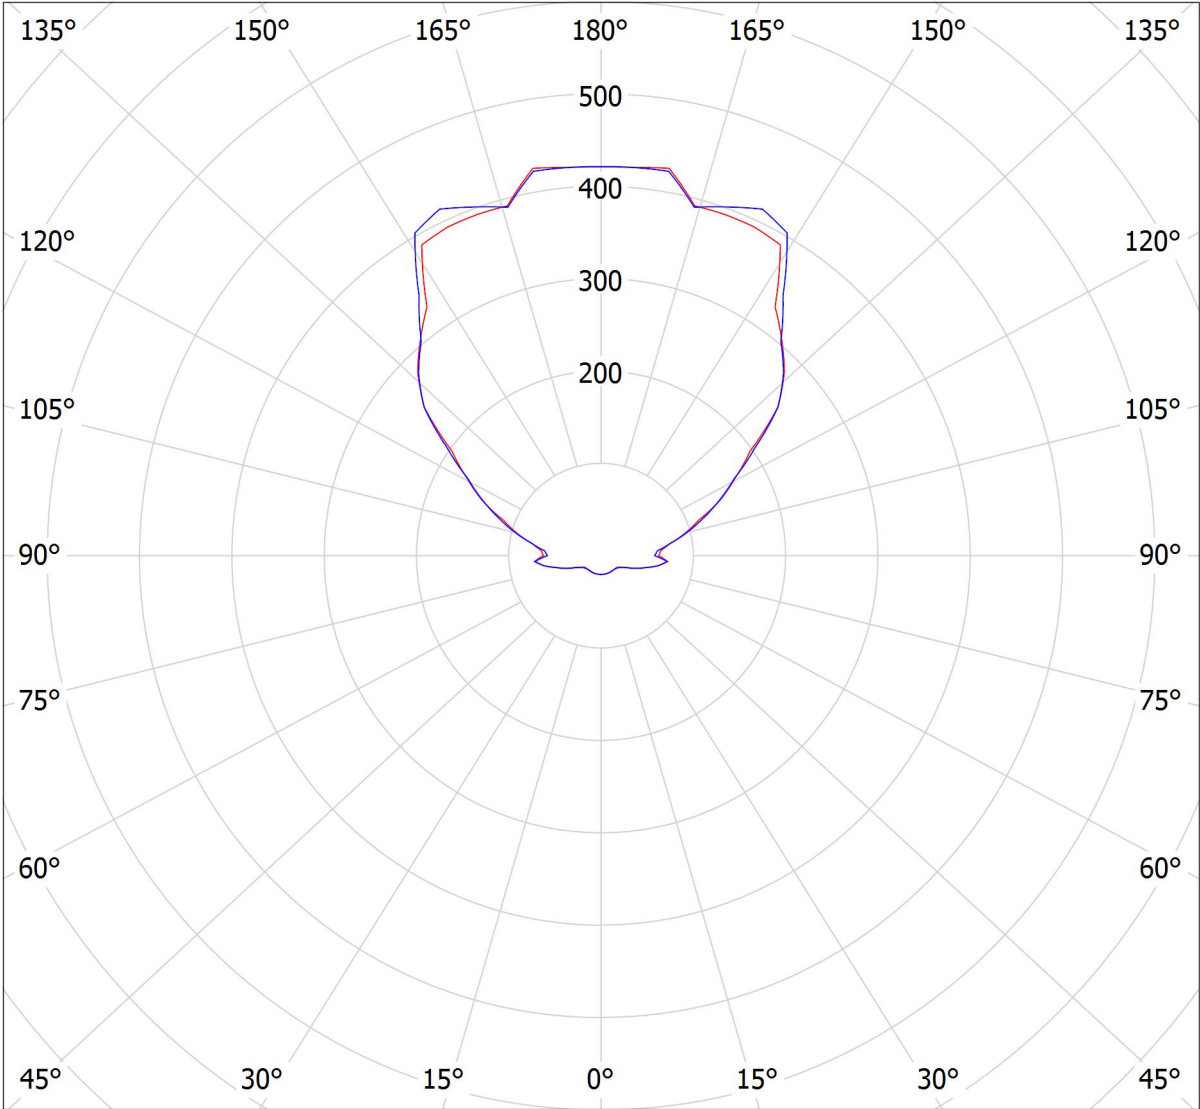

Lucis N3.K1.60 GLOU / LDC (Polar)

Luminaire: Lucis N3.K1.60 GLOU
Lamps: 1 x LED 200/140_60

cd
— C0 - C180 — C90 - C270

1485 lm