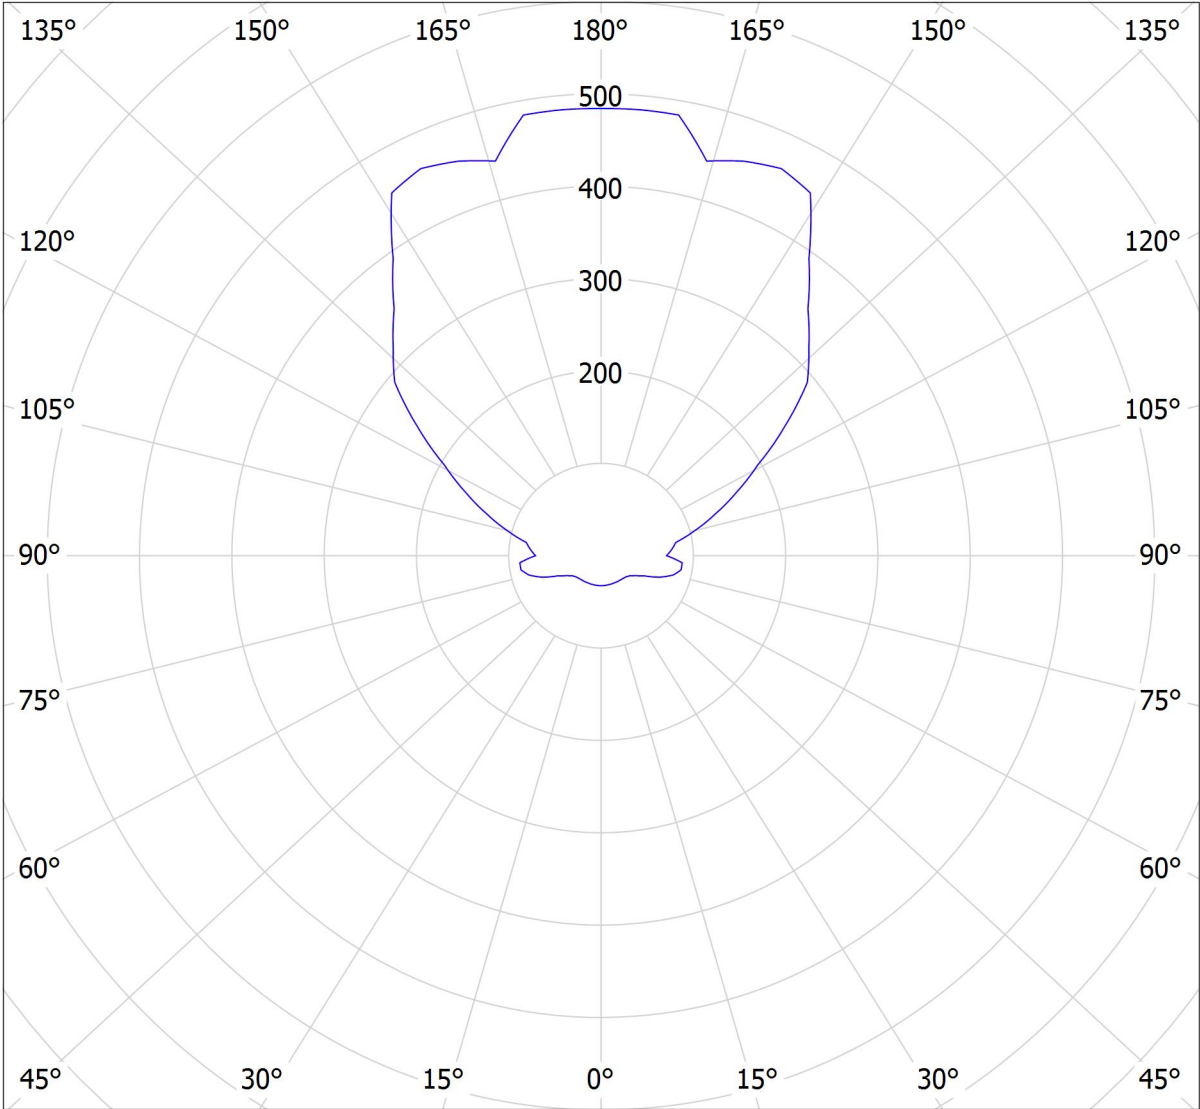

N1.K2.60 GLOU / LDC (Polar)

Luminaire: Lucis N1.K2.60 GLOU
Lamps: 1 x LED 200/140_60

cd
— C0 - C180 — C90 - C270

1794 lm