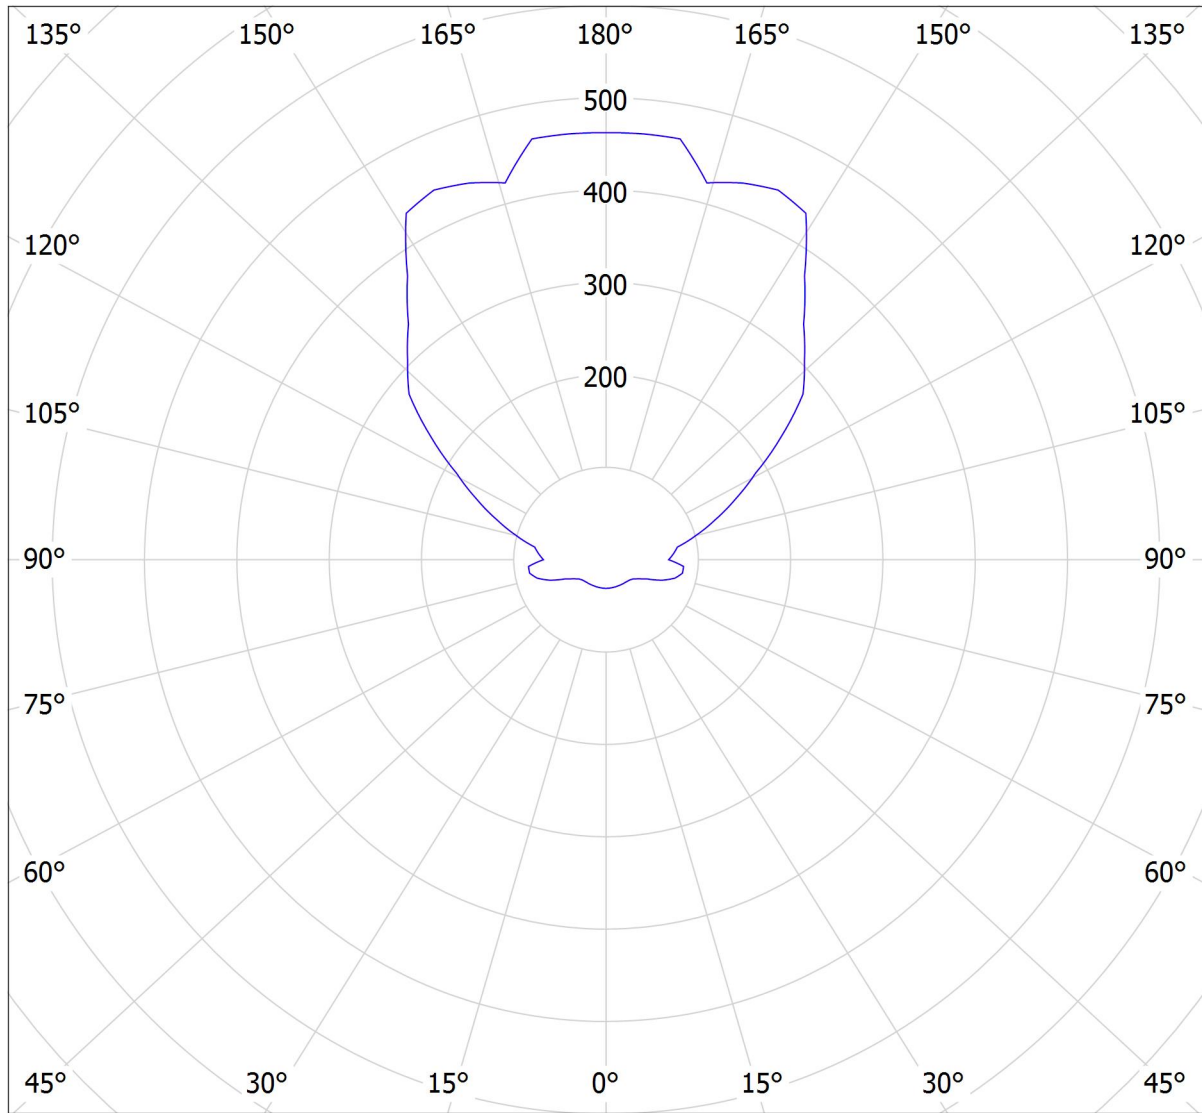

# Lucis N1.K1.60 GLOU / LDC (Polar)

Luminaire: Lucis N1.K1.60 GLOU  
Lamps: 1 x LED 200/140\_60

cd  
— C0 - C180 — C90 - C270

1713 lm