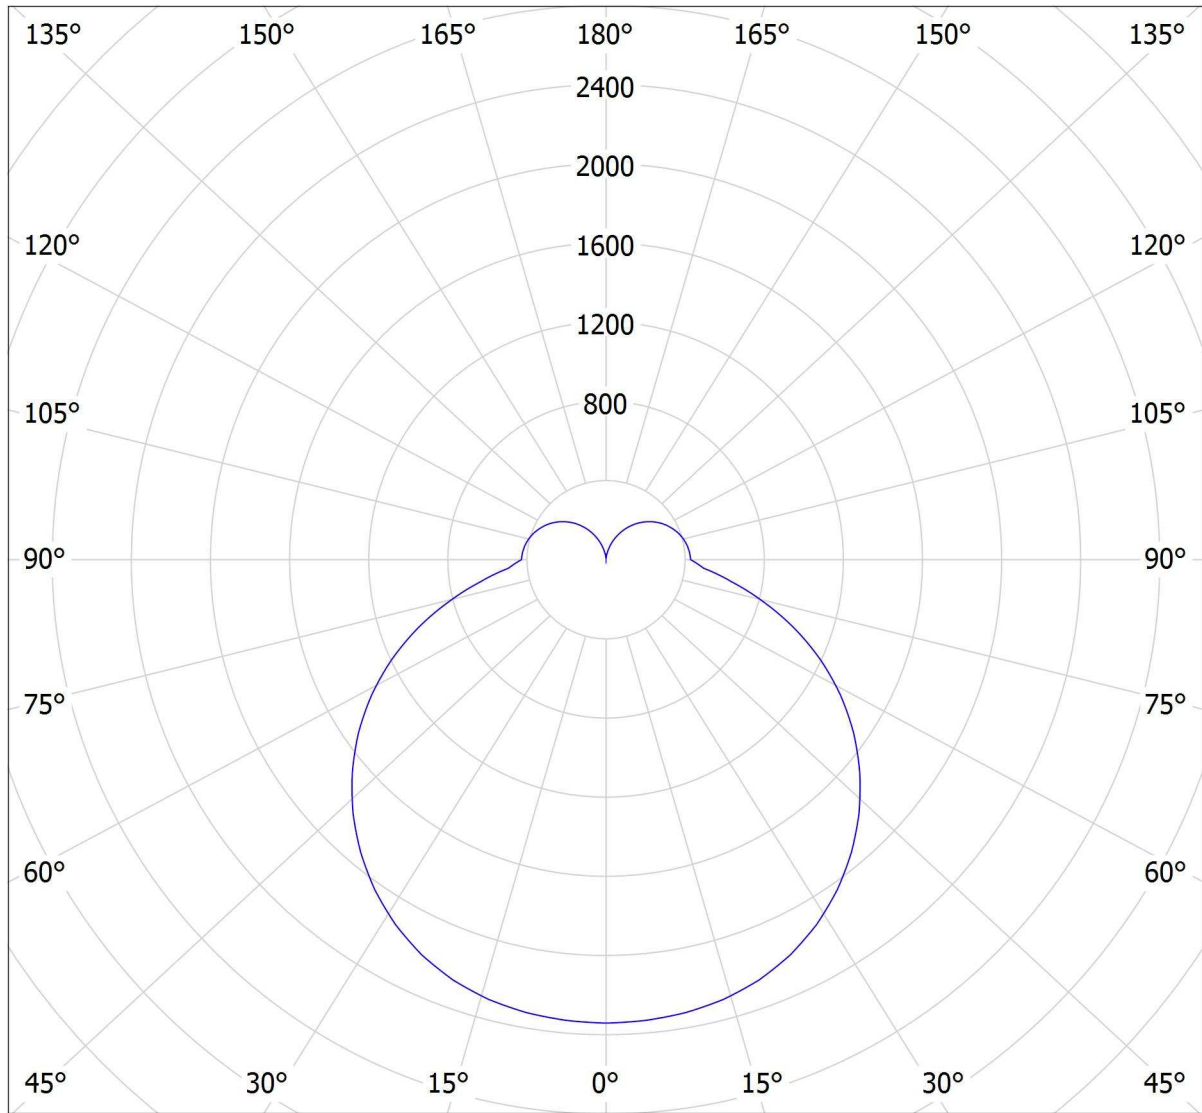

# Lucis IR.L4.1200M.X IZAR R MAX LED / LDC (Polar)

Luminaire: Lucis IR.L4.1200M.X IZAR R MAX LED  
Lamps: 1 x LED G5

cd  
— C0 - C180 — C90 - C270

10513 lm