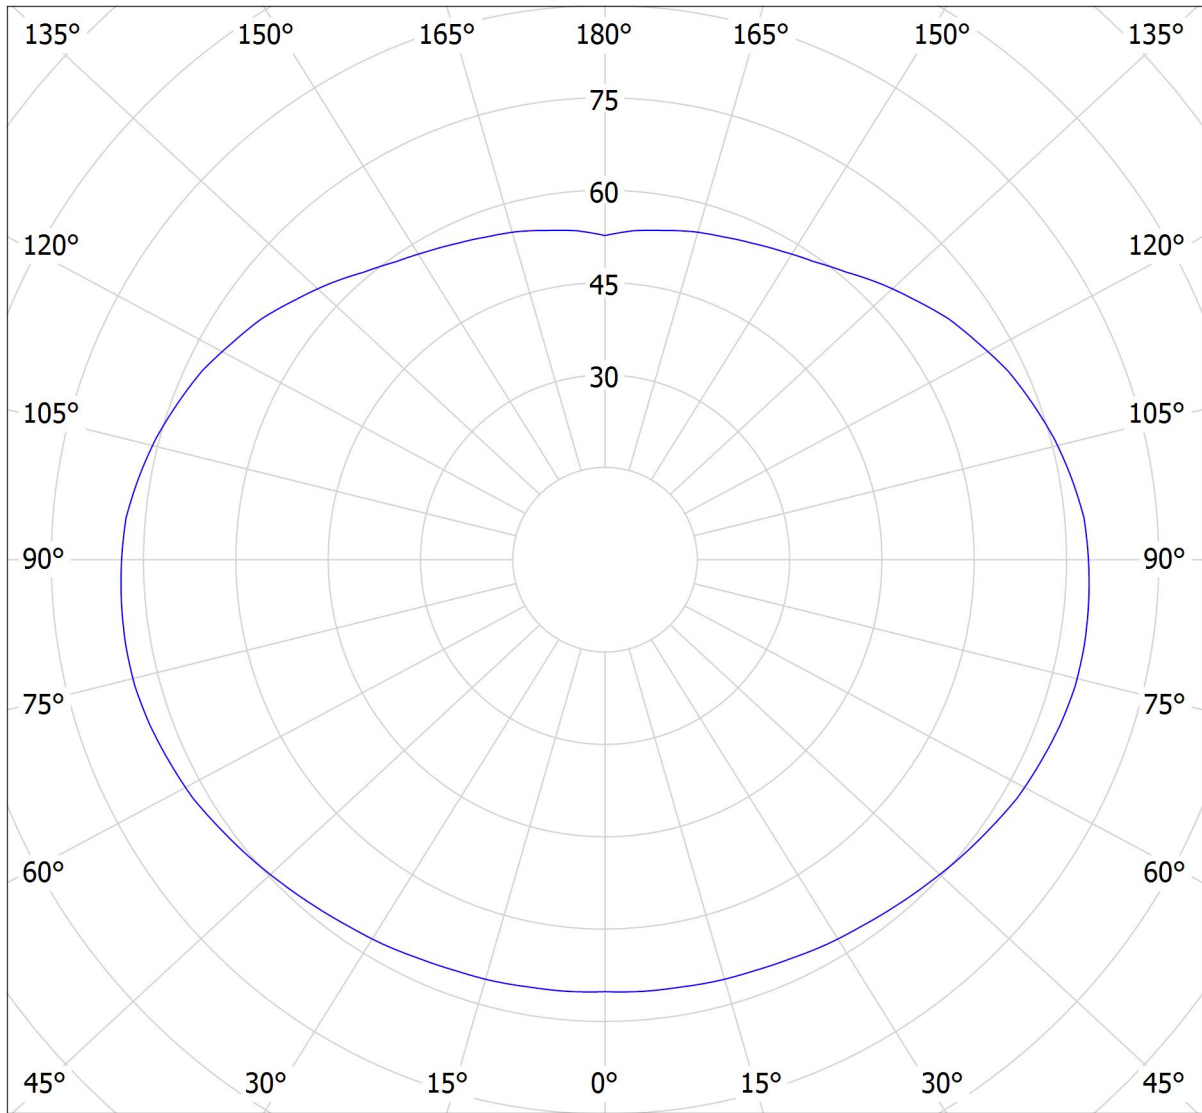

Operator
Telephone
Fax
e-Mail

Lucis ZTR.11.280.X POLARIS ZTR / LDC (Polar)

Luminaire: Lucis ZTR.11.280.X POLARIS ZTR
Lamps: 1 x Osram CL 100W

cd/klm

— C0 - C180 — C90 - C270

$\eta = 91\%$