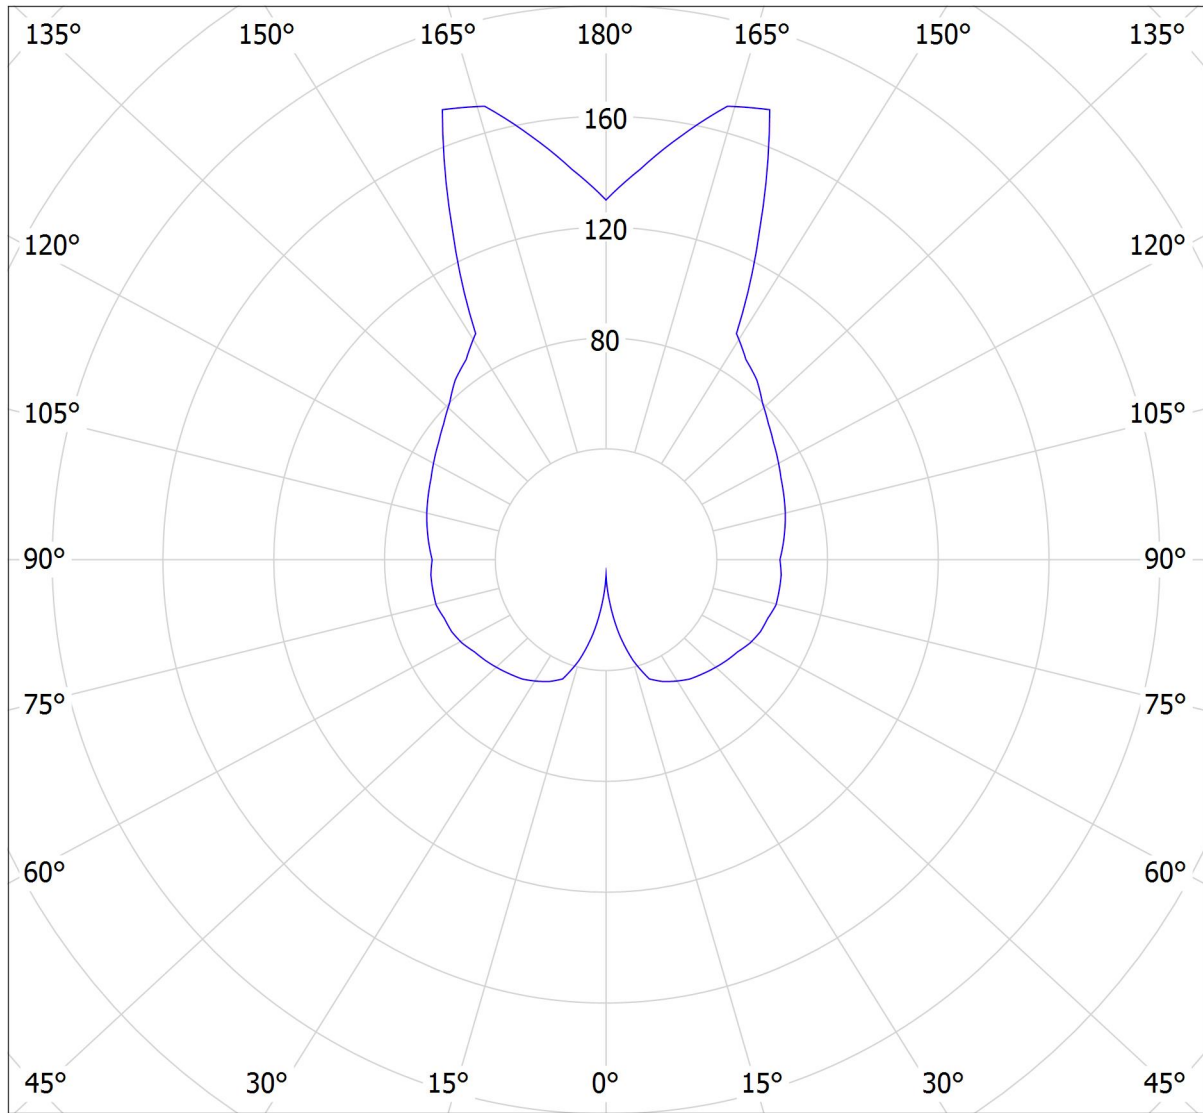

Operator
Telephone
Fax
e-Mail

Lucis LB1770.11.M320 MAIA / LDC (Polar)

Luminaire: Lucis LB1770.11.M320 MAIA
Lamps: 1 x Osram 100W E27

cd/klm
— C0 - C180 — C90 - C270

$\eta = 88\%$