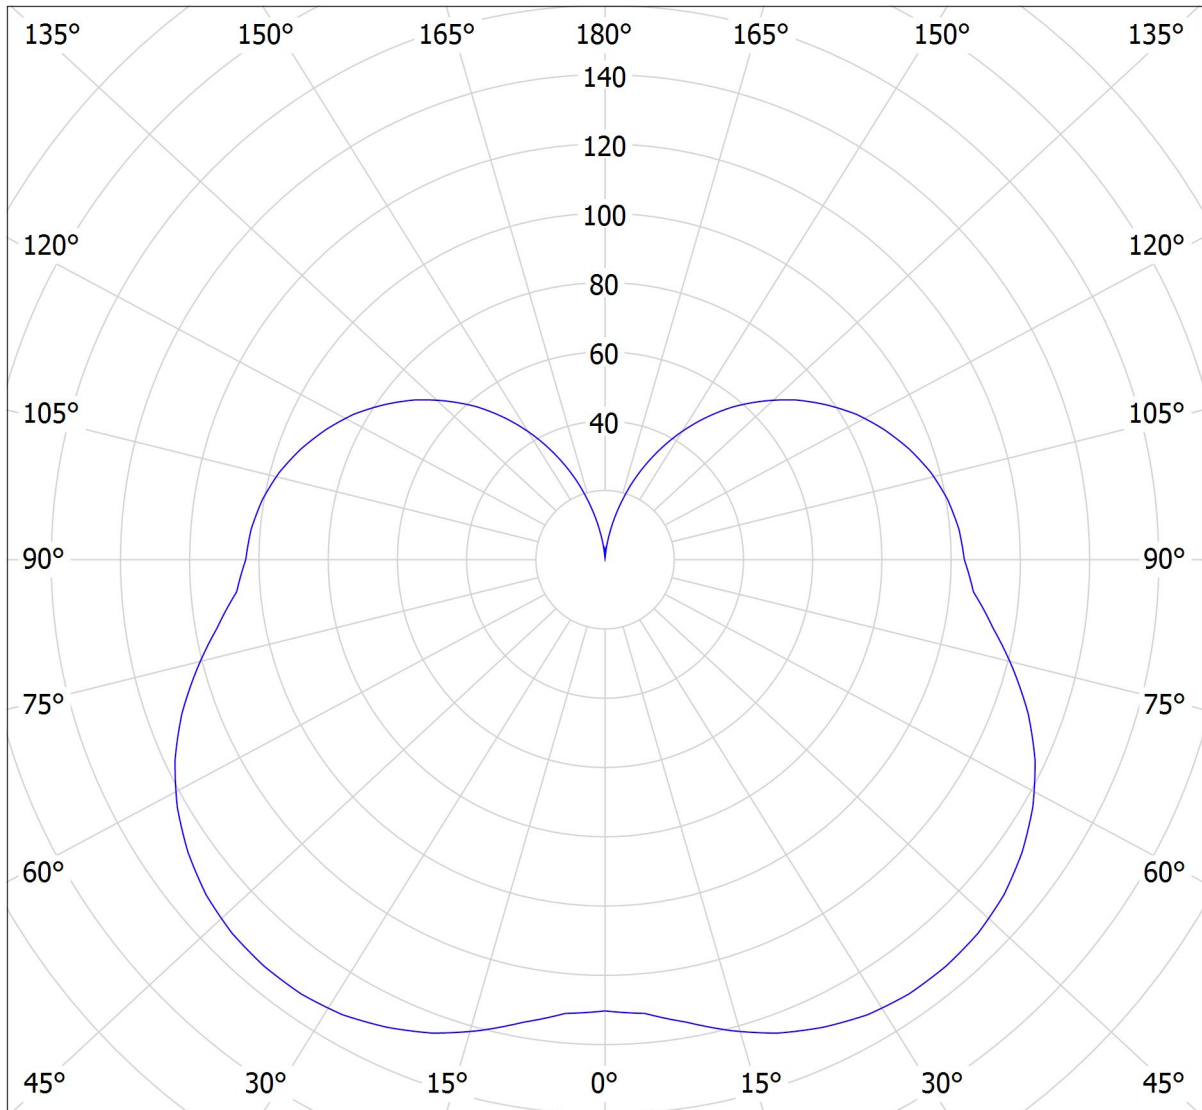

# Lucis IC.L1.330.X IZAR C LED / LDC (Polar)

Luminaire: Lucis IC.L1.330.X IZAR C LED  
Lamps: 1 x LED 2985

cd

— C0 - C180

— C90 - C270

1520 lm