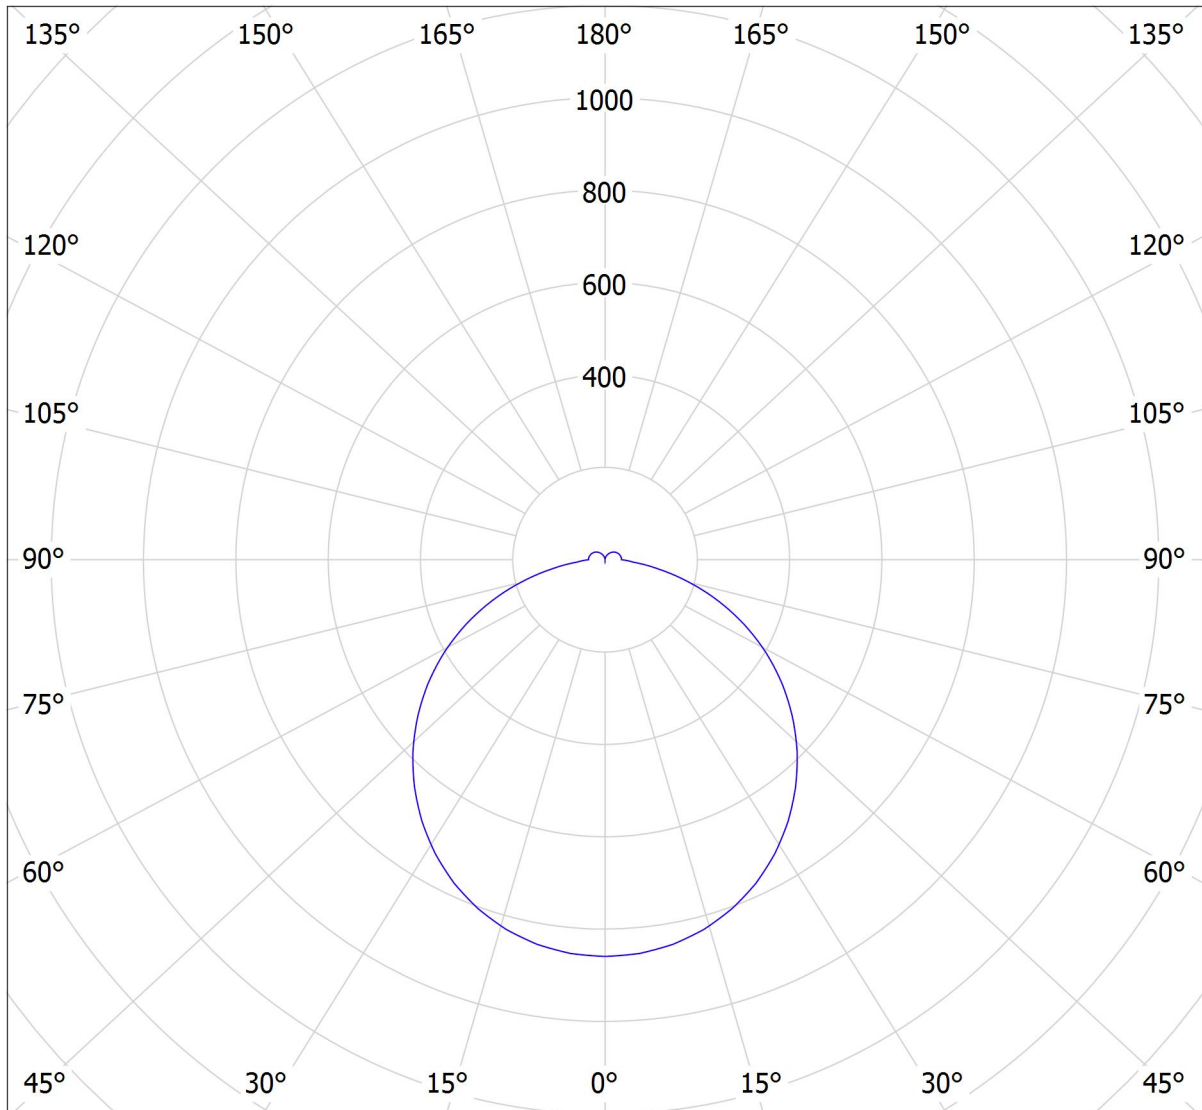

Lucis IB.L1.440.X IZAR B LED / LDC (Polar)

Luminaire: Lucis IB.L1.440.X IZAR B LED
Lamps: 1 x LED 2156

cd

— C0 - C180

— C90 - C270

2810 lm