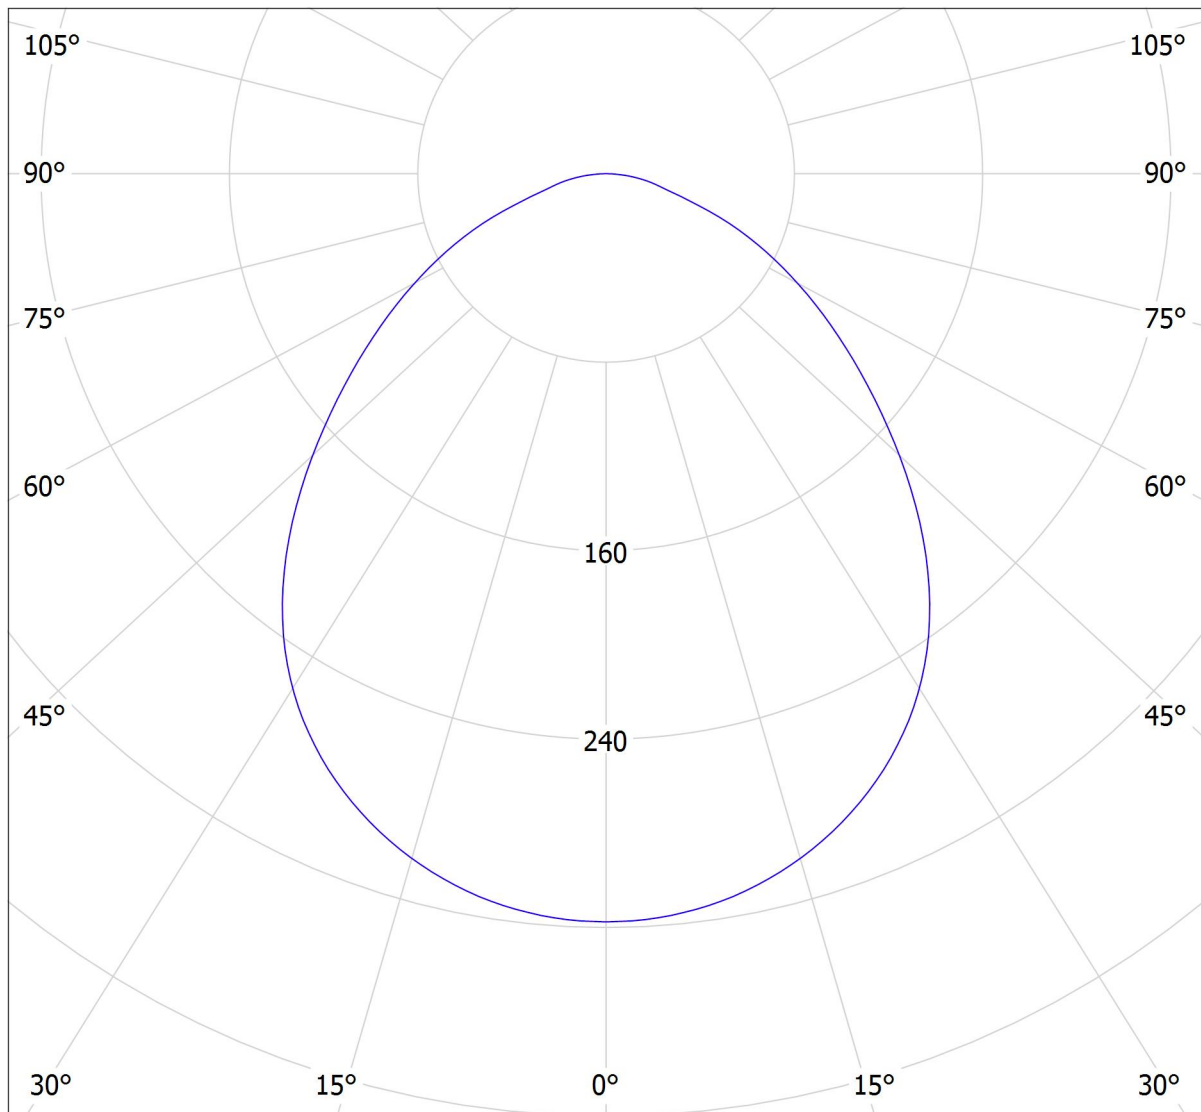

## Lucis ZK.11.E120.X ELIOS / LDC (Polar)

Luminaire: Lucis ZK.11.E120.X ELIOS  
Lamps: 1 x Osram CL 60W

cd/klm

— C0 - C180

— C90 - C270

$\eta = 75\%$