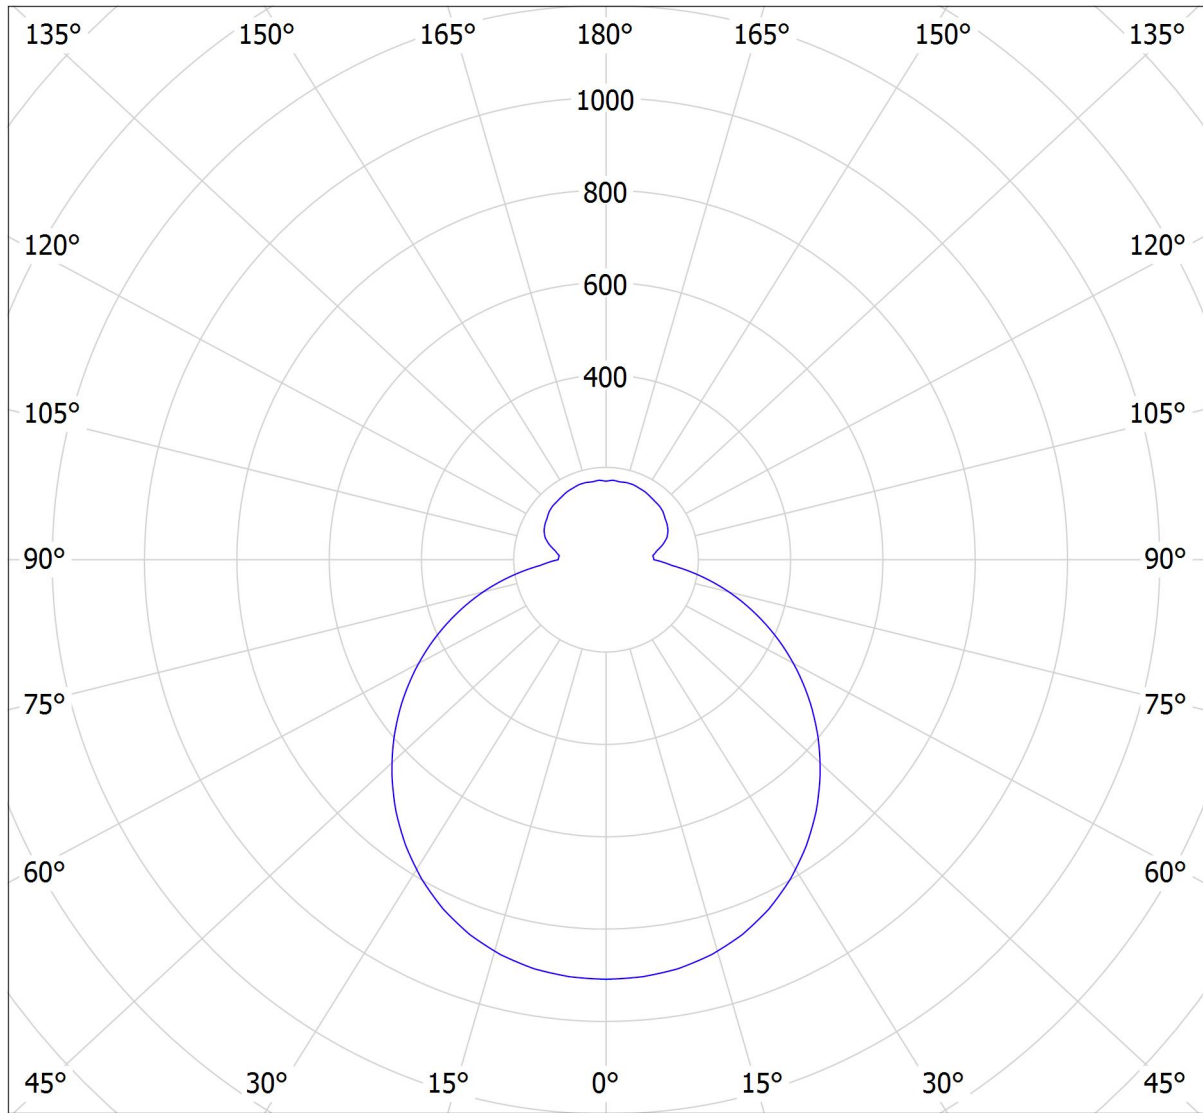

Operator
Telephone
Fax
e-Mail

Lucis S46.K4.Z600 ZERO LED / LDC (Polar)

Luminaire: Lucis S46.K4.Z600 ZERO LED
Lamps: 1 x LED 390/230-840 G4

cd

— C0 - C180 — C90 - C270

3960 lm